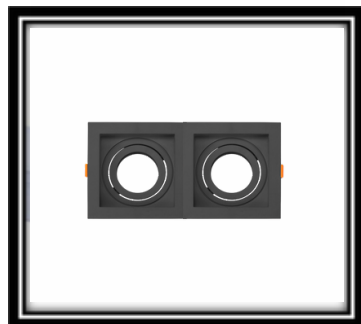

SISTEMA CONECTA

SPOT RECUADO REDONDO
REF: 116