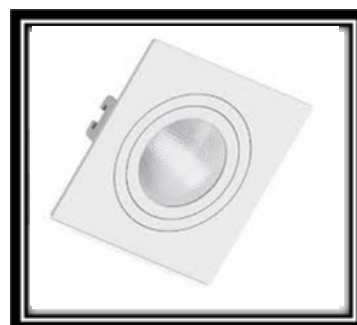

SPOT FACEADO QUADRADO
REF: 121