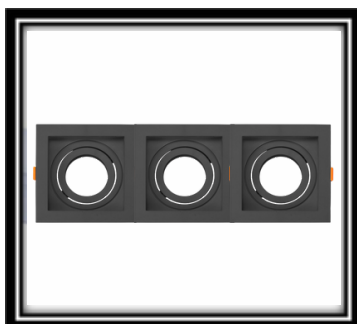

SPOT RECUADO REDONDO
REF: 117