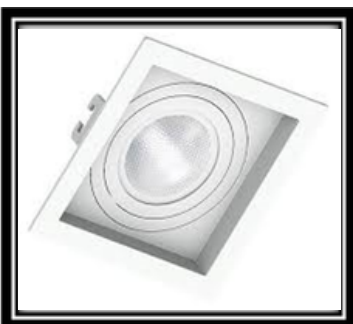

SPOT LED PARA LÂMPADA

SPOT FACEADO REDONDO
REF: 111

SPOT RECUADO REDONDO
REF: 112

SPOT ULTRA RECUADO REDONDO
REF: 120

SPOT FACEADO QUADRADO
REF: 113

SPOT RECUADO QUADRADO
REF: 114

SPOT ULTRA RECUADO QUADRADO
REF: 115