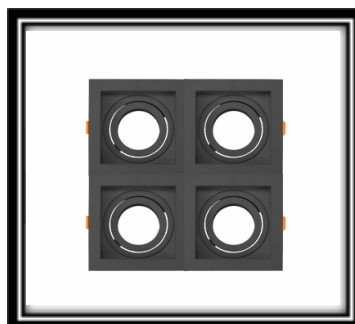

SPOT RECUADO QUADRADO
REF: 118