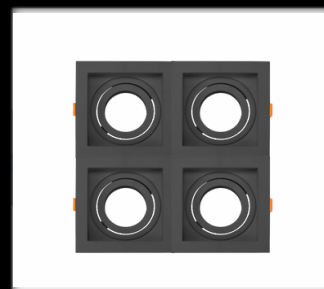

SPOT ULTRA RECUADO QUADRADO
REF: 115

SISTEMA CONECTA

SPOT RECUADO REDONDO
REF: 116

SPOT RECUADO REDONDO
REF: 117

SPOT RECUADO QUADRADO
REF: 118

SPOT LED INCLUSO

SPOT FACEADO REDONDO
REF: 119

SPOT FACEADO QUADRADO
REF: 121